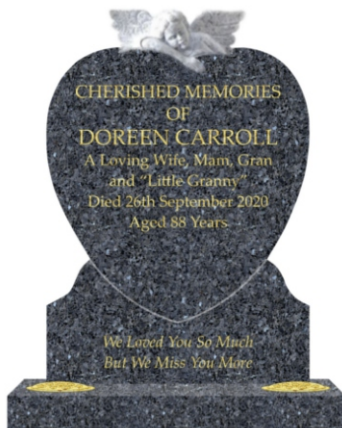

"I've been using MemorialDesigner UK for sometime now, and it's the simplest software I've seen to generate full colour, realistic proofs for my customers and stone suppliers. The level of support is 2nd to none and there have been several updates already. The Facebook community is a real bonus" - Craig - Watson Memorials